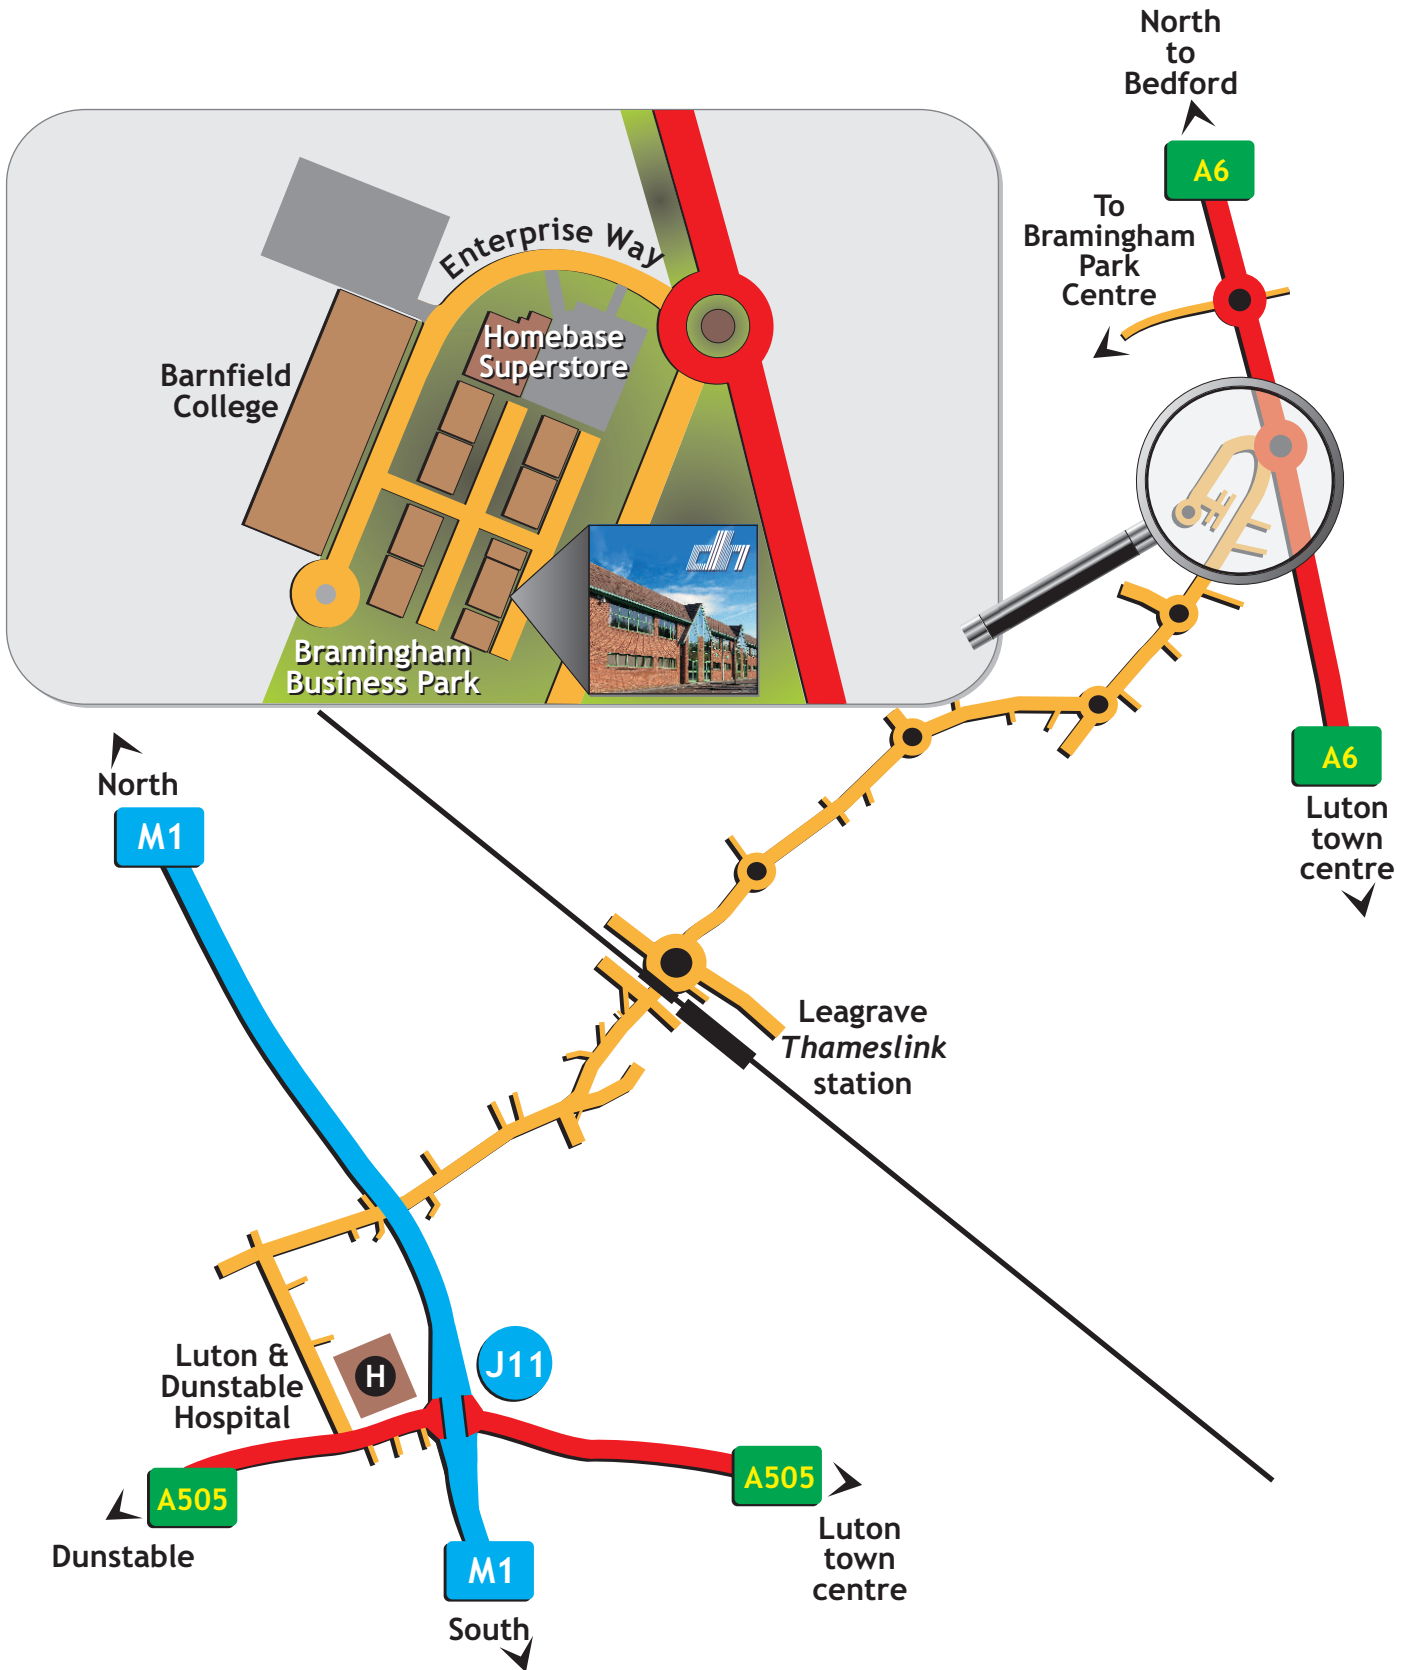

How to Find Us

Comtec House, Bramingham Business Park, Enterprise Way, Luton, Beds LU3 4BU
T: 01582 490300 F: 01582 490700 E: sales@dhcltd.co.uk
www.davidhorncommunications.com